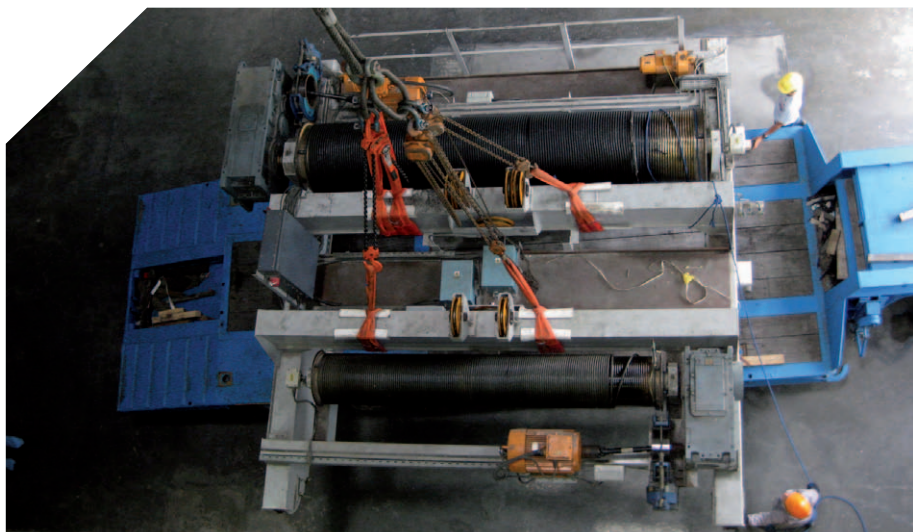

Tuas Power Station is located at the western end of Singapore. The station is managed by Tuas Power Generation Pte. Ltd. That is a subsidiary of Tuas Power Ltd.

Tuas Power Ltd is a major player in Singapore's electricity industry, and it was established in 1995.

THE CHALLENGE

To improve the reliability of the existing cranes' braking systems and to upgrade the control system.

THE SOLUTION

Dismantle the existing 110 + 45 trolley located at CCP1 & CCP 2 and replace it with Konecranes SM 912E + SM 812E. The scope of work: also included the replacement of the open cabin & controller, over-speed protection, the hoisting & traveling motor and the provision of spare parts.

THE RESULTS

Lifting operations have been smooth and precise after the modernization, even during 125% load tests. This gives the user better confidence in future lifting operations.

Konecranes Pte Ltd
73 Tech Park Crescent
Singapore 638071
Tel: +65 6861 2233
Fax: +65 6862 1148

www.konecranes.com.sg