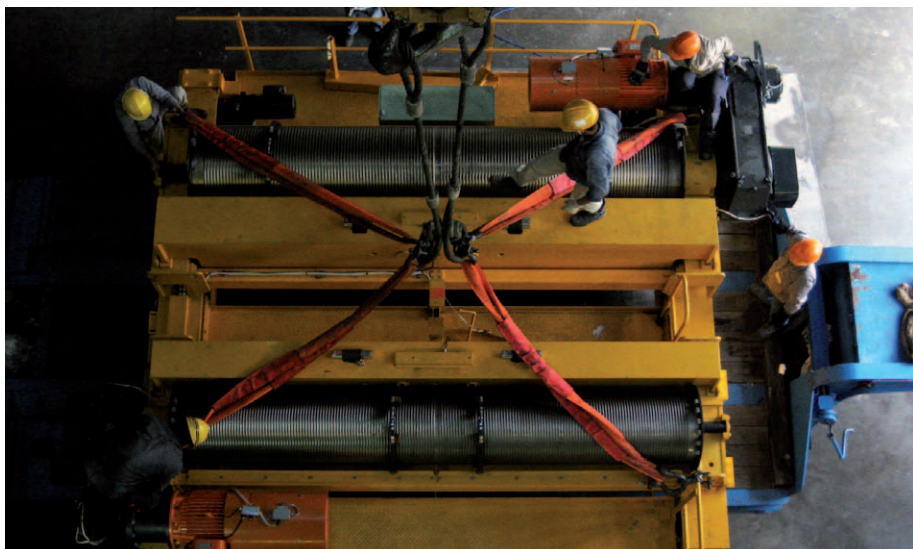

Tuas Power Station is located at the western end of Singapore. The station is managed by Tuas Power Generation Pte. Ltd. That is a subsidiary of Tuas Power Ltd.

Tuas Power Ltd is a major player in Singapore's electricity industry, and it was established in 1995.

THE CHALLENGE

To improve the reliability of the existing cranes' braking systems and to upgrade the control system.

THE SOLUTION

Dismantle the existing 110 + 45 trolley located at CCP1 & CCP 2 and replace it with Konecranes SM 912E + SM 812E. The scope of work: also included the replacement of the open cabin & controller, over-speed protection, the hoisting & traveling motor and the provision of spare parts.

THE RESULTS

Lifting operations have been smooth and precise after the modernization, even during 125% load tests. This gives the user better confidence in future lifting operations.

Konecranes Pte Ltd
73 Tech Park Crescent
Singapore 638071
Tel: +65 6861 2233
Fax: +65 6862 1148

www.konecranes.com.sg